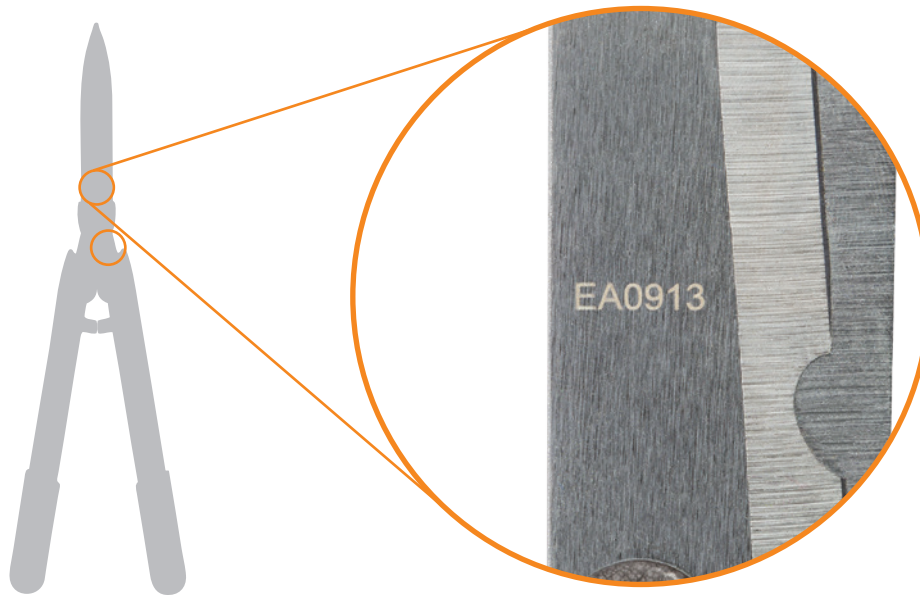

Quality Date Codes

Questions?
Call Customer Service:
1-866-348-5661

Date codes are located in various areas on our loppers and hedge shears. For example, the date code in the photo below is EA0315.

Loppers

The date code for the shears in the photo below is EA0913.

Shears